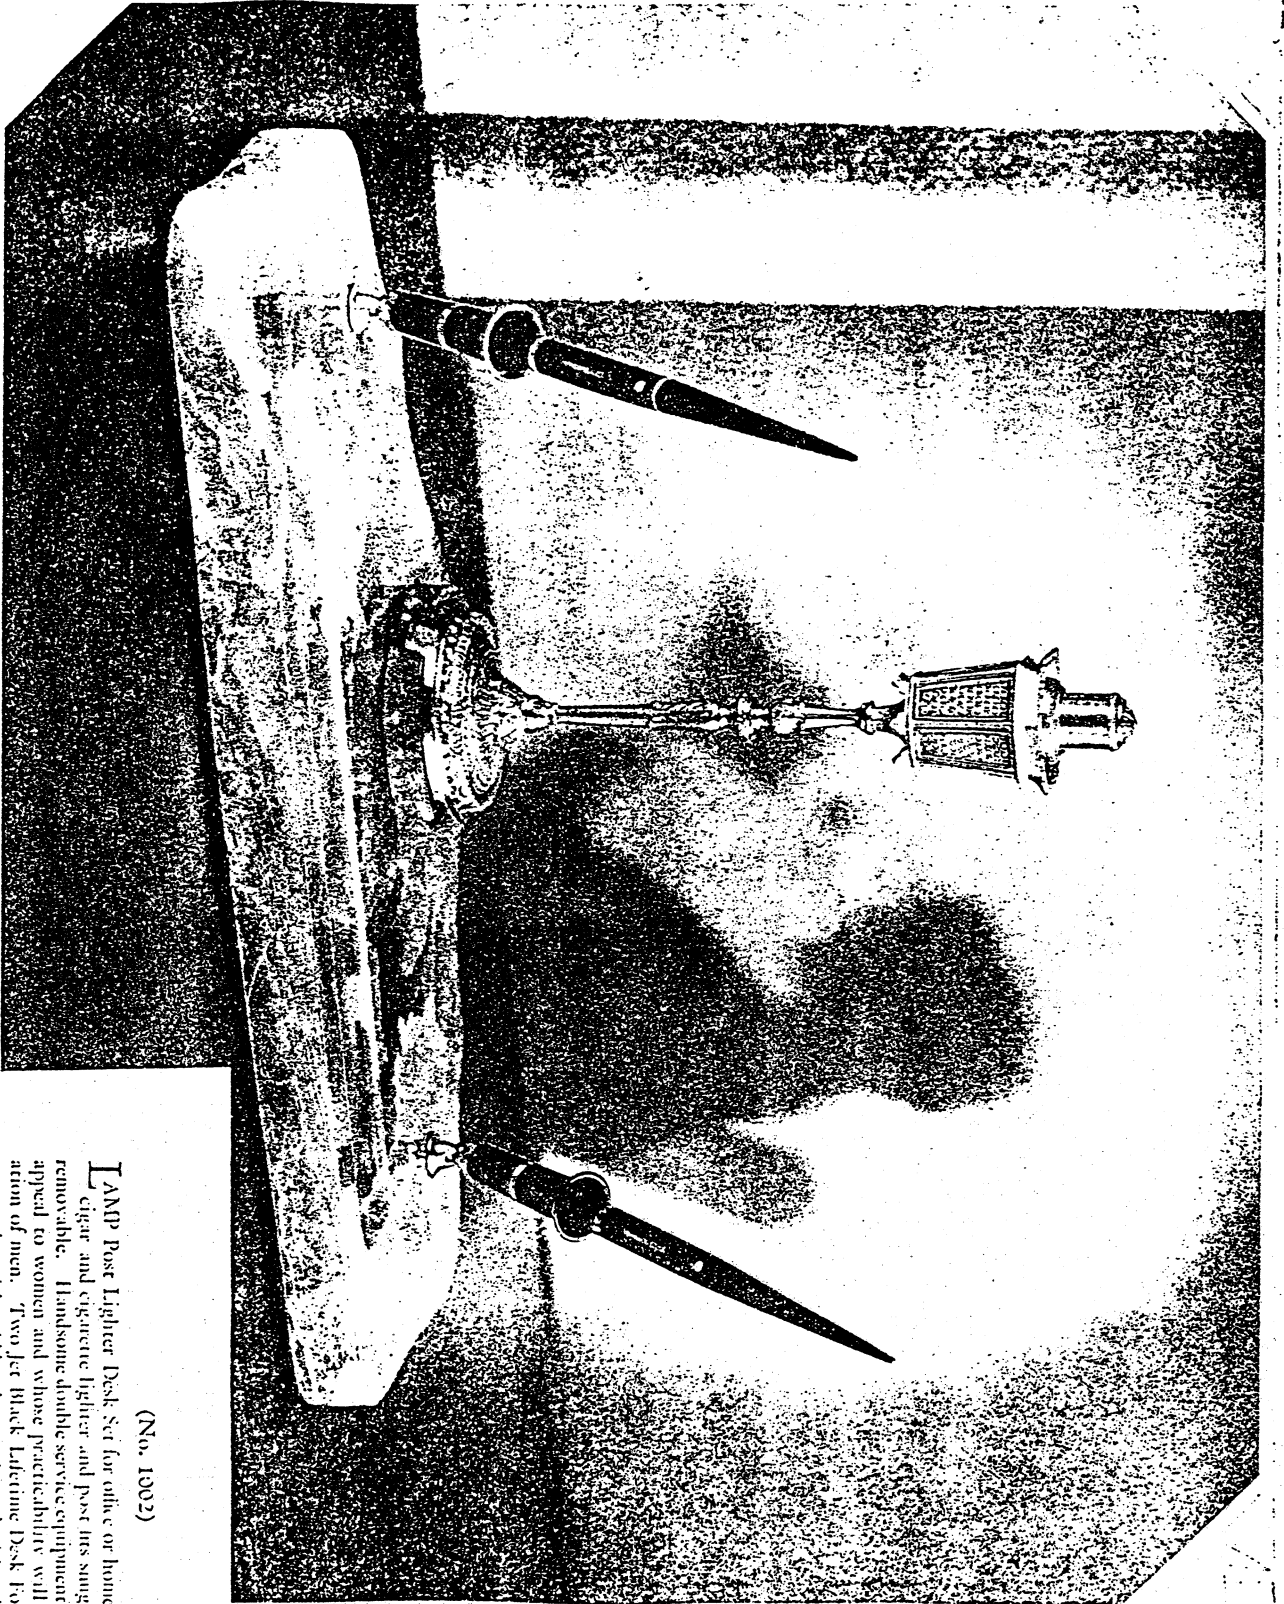

(No. 1002)

LAMP Post Lighter Desk Set for office or home. This automatic cigar and cigarette lighter and post fits snugly into base and is removable. Handsome double service equipment whose beauty will appeal to women and whose practicality will arouse the admiration of men. Two jet black Lifetime Desk Fountain-pens, black receptacles with gold bands, one rimmed with red. Green Brazilian Onyx scroll base, 8 x 16 x 7 1/2 in., grooved. Lamp 9 1/4 in. high.

Gold-Plated, List price $105